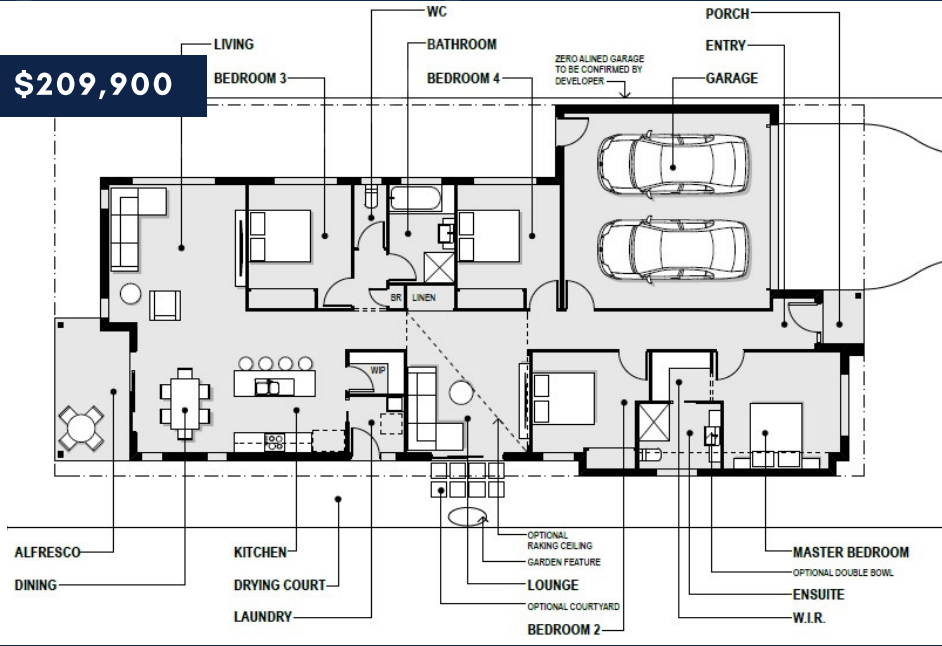

COLOSSAL COLLECTION.

A DEAL FOR STREET APPEAL.

\$209,900

4 2 2

Home Size: 21 squares
Min Block Width: 12.5 meters

A beautiful single-level-family home, with two spacious living areas, a generous sized designer kitchen that boasts functionality and practicality, and great size bedrooms!